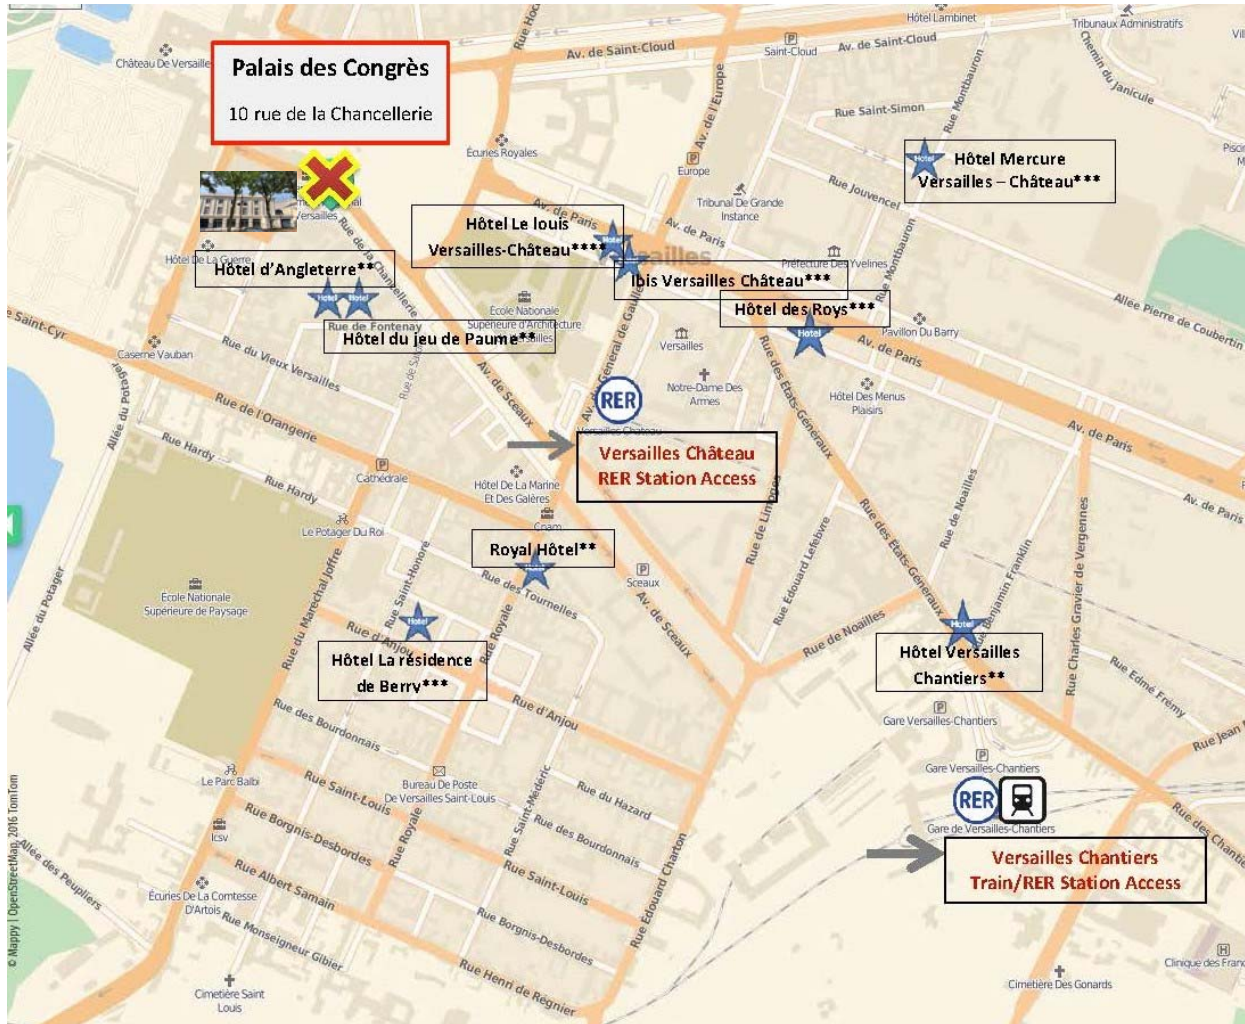

26th meeting of the General Conference on Weights and Measures (CGPM)

Venue: Palais des Congrès, 10 rue de la Chancellerie – 78 000 Versailles, France

26th meeting of the General Conference on Weights and Measures (CGPM)

Venue: Palais des Congrès, 10 rue de la Chancellerie – 78 000 Versailles, France

By public transportation

RER: line C (towards Versailles Rive Gauche), station: Versailles Château

Bus: line 171 (from Pont de Sèvres to Château de Versailles), station: Place du Château

By car

From A13: follow Versailles Château/Versailles Centre

From A86: follow Versailles Château

From the airports

From Roissy Charles De Gaulle: RER B and RER C

From Orly: Orly Rail + RER C

<https://www.ratp.fr/en/itineraires>

26th meeting of the General Conference on Weights and Measures (CGPM)

Venue: Palais des Congrès, 10 rue de la Chancellerie – 78 000 Versailles, France