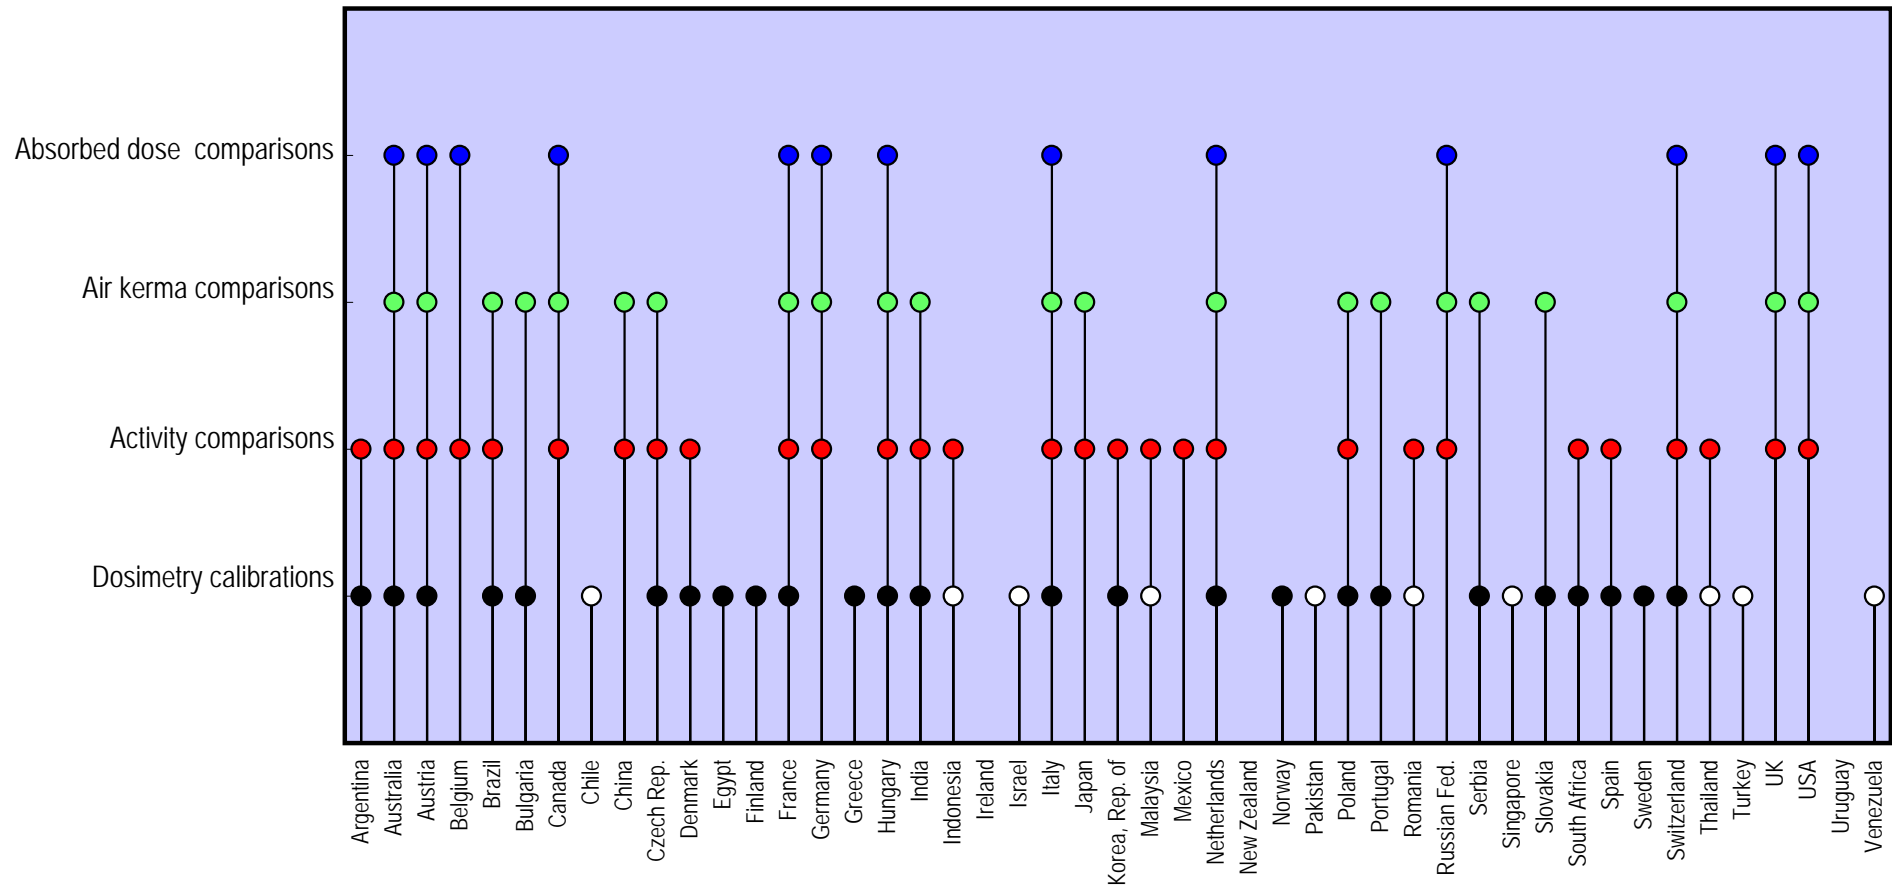

Technical partnerships of the BIPM Ionizing Radiation Section

○ : traceability to the BIPM established through calibrations made for the IAEA